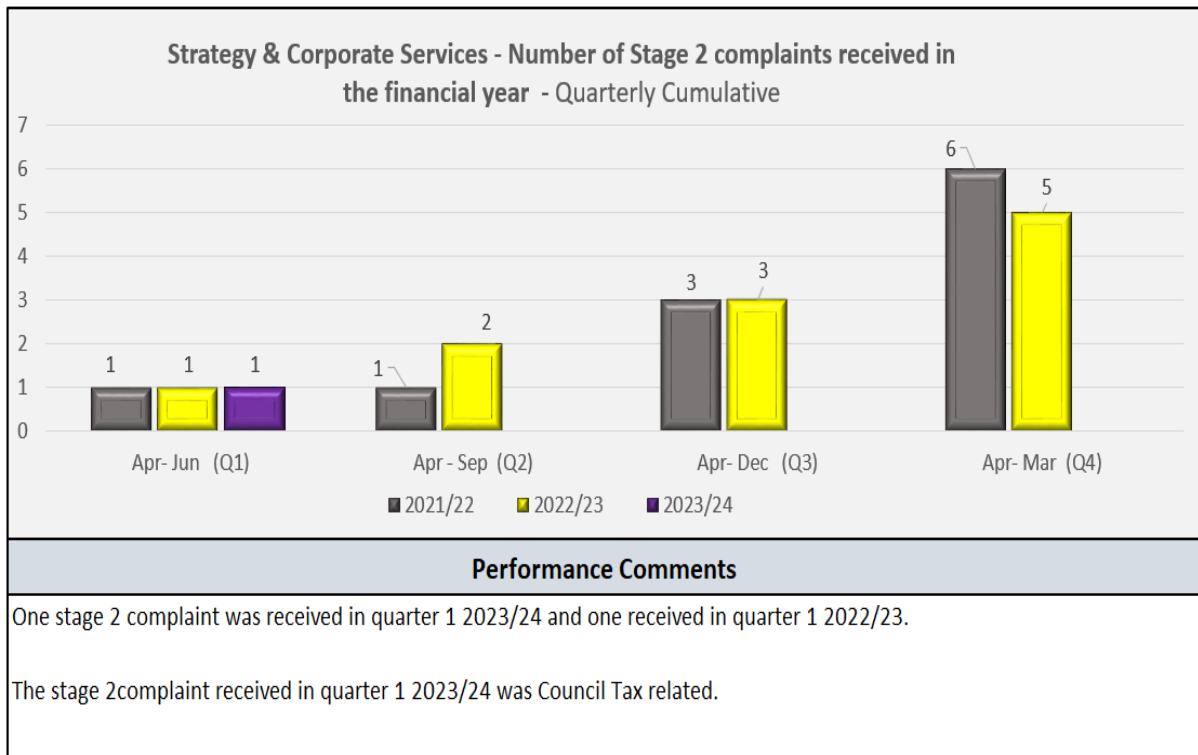

## Performance Measures

Appendix 3 - Strategy & Corporate Services –  
Compliments and Complaints  
Quarter 1 (1st April - 30th June) - 2023/24

1.

2.

3.

4.

5.

6.