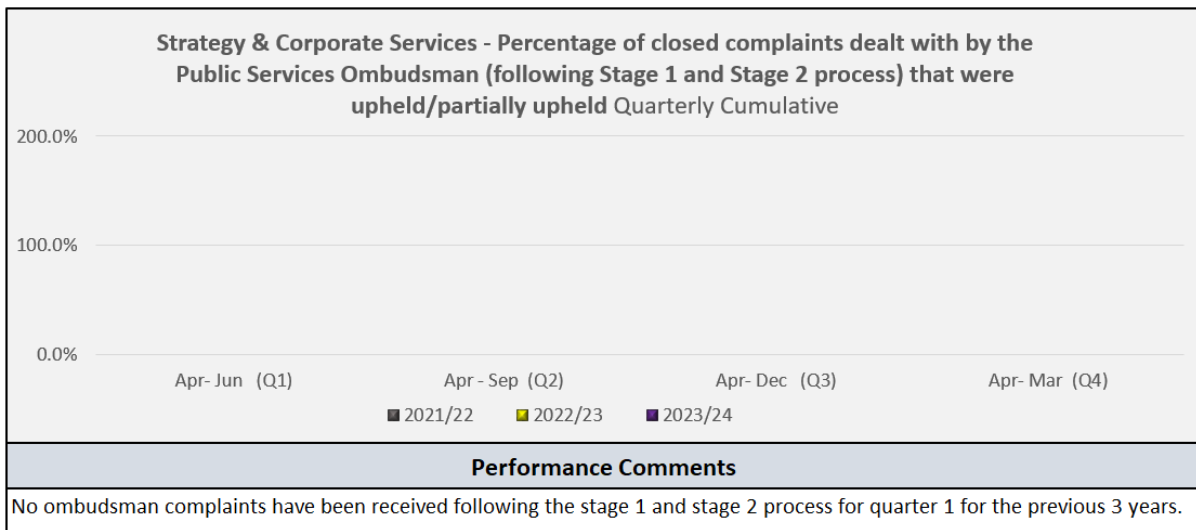

## Performance Measures

Appendix 3 - Strategy & Corporate Services –  
Compliments and Complaints  
Quarter 1 (1st April - 30th June) - 2023/24

1.

2.

3.

4.

5.

6.