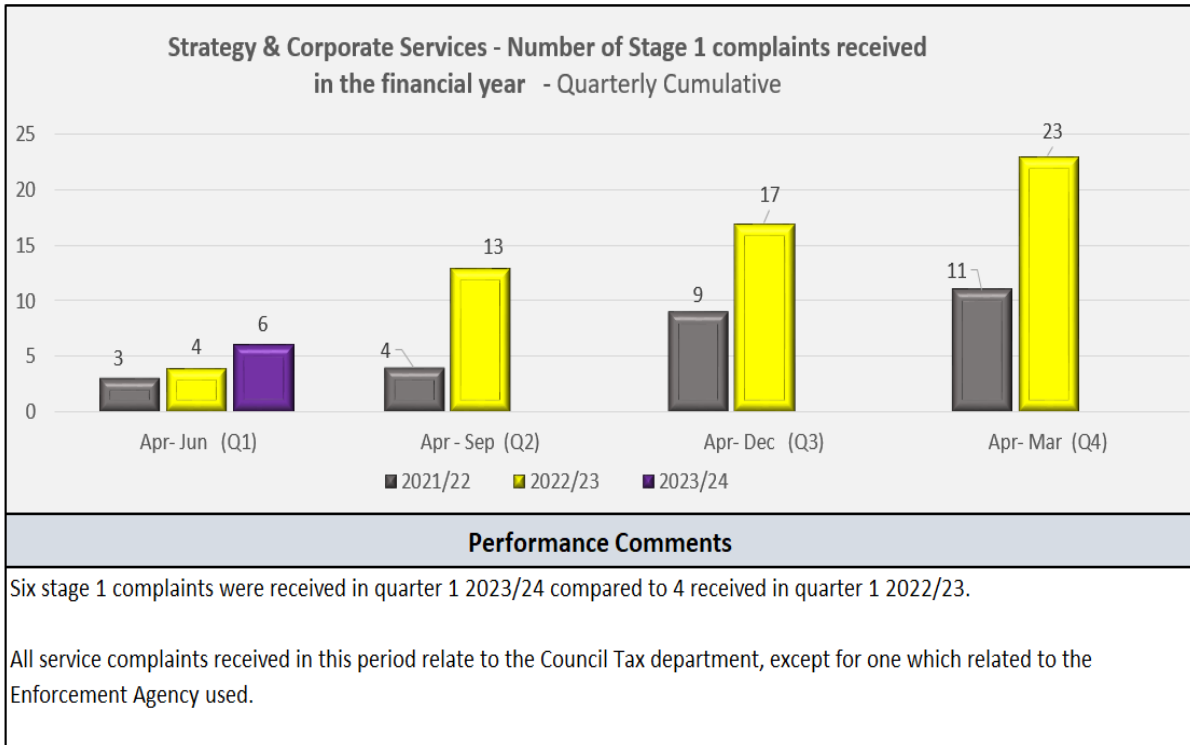

## Performance Measures

Appendix 3 - Strategy & Corporate Services –  
Compliments and Complaints  
Quarter 1 (1st April - 30th June) - 2023/24

1.

2.

3.

4.

5.

6.