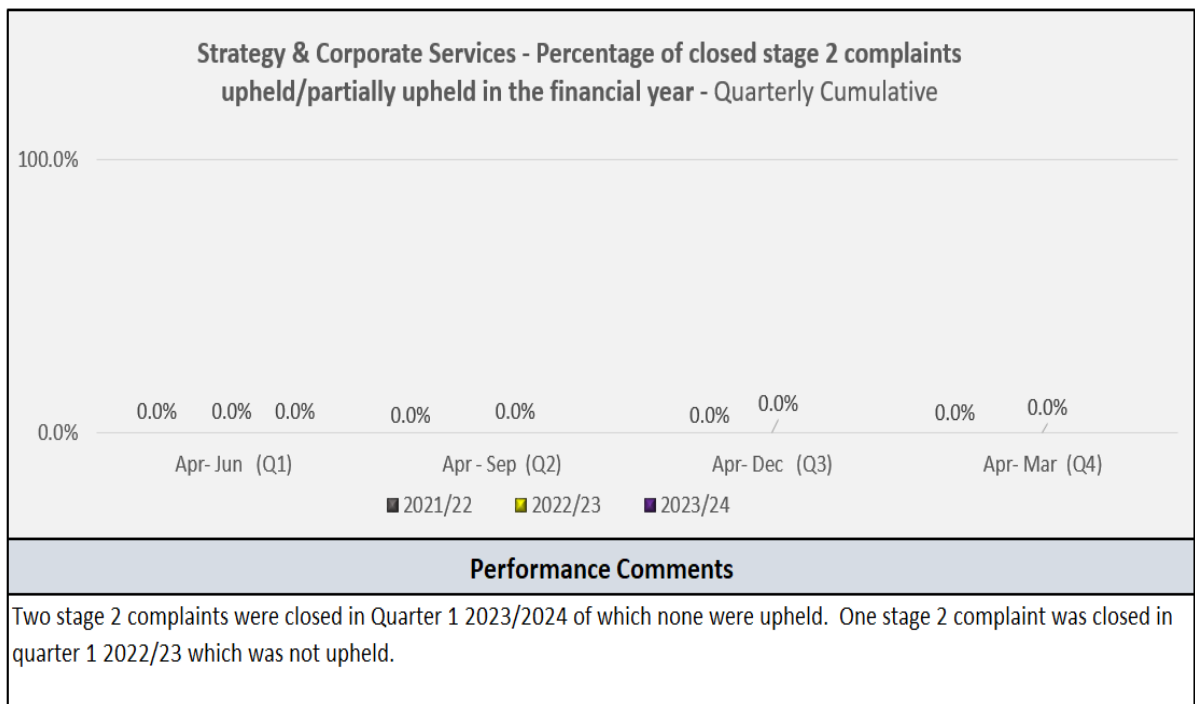

## Performance Measures

Appendix 3 - Strategy & Corporate Services –  
Compliments and Complaints  
Quarter 1 (1st April - 30th June) - 2023/24

1.

2.

3.

4.

5.

6.