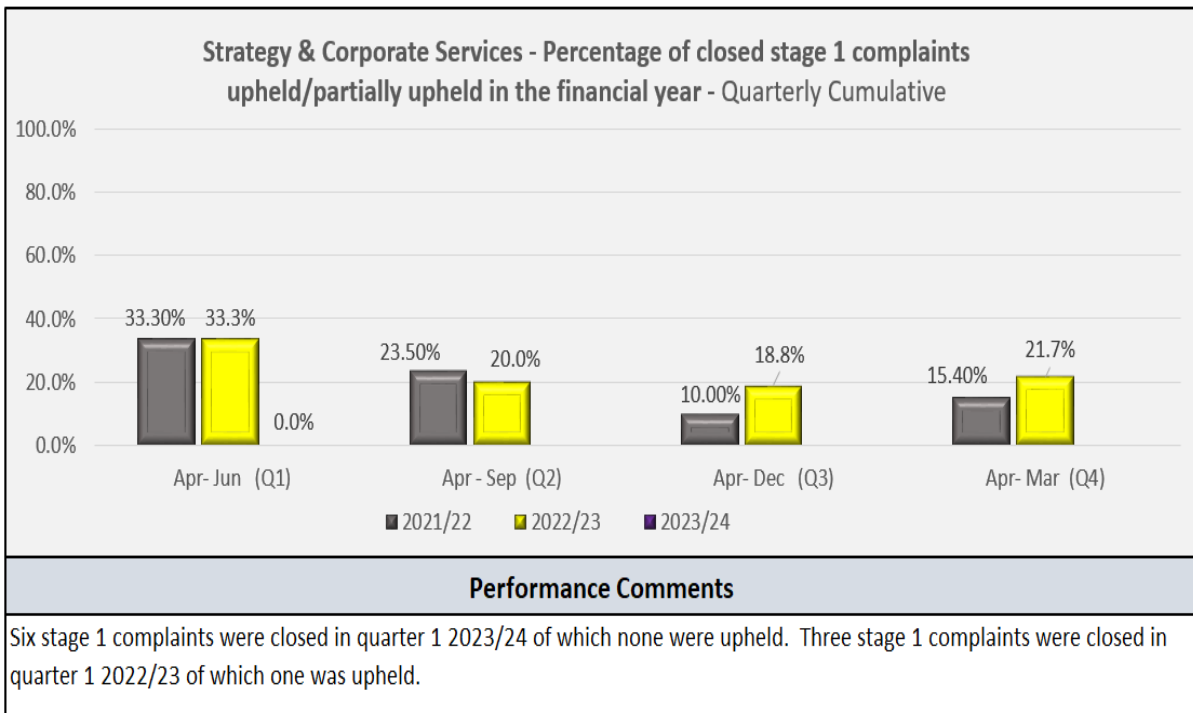

## Performance Measures

Appendix 3 - Strategy & Corporate Services –  
Compliments and Complaints  
Quarter 1 (1st April - 30th June) - 2023/24

1.

2.

3.

4.

5.

6.